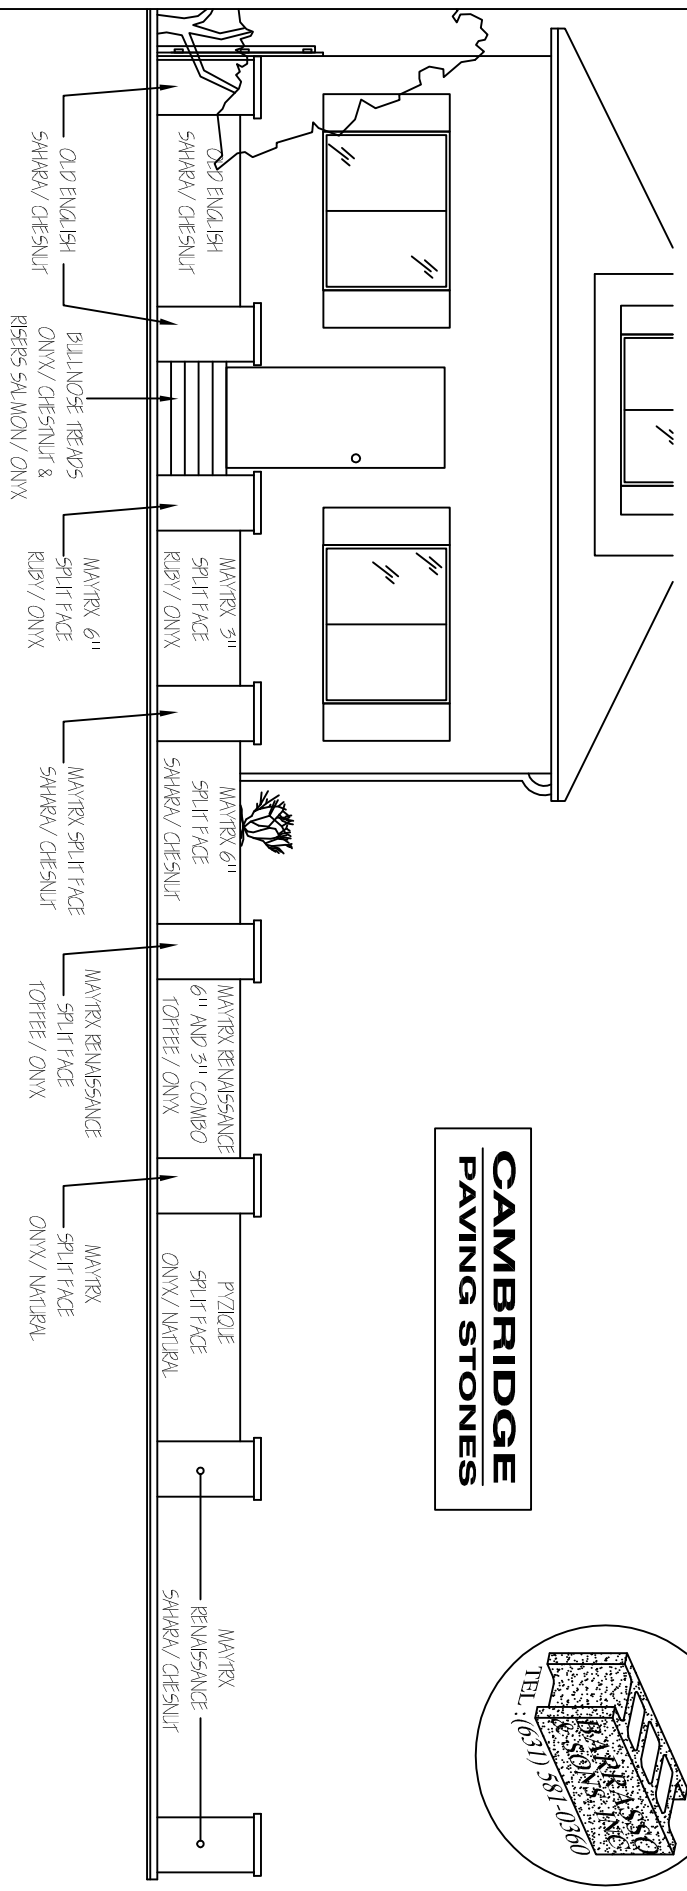

CAMBRIDGE
PAVING STONES

① ELEVATION @ DISPLAY HOUSE FRONT
NOT TO SCALE

FLORAL PARK STREET

② PLANVIEW @ DISPLAY HOUSE FRONT
NOT TO SCALE

Sheet No. :

1

BARRASSO & SONS, INC.
 160 FLORAL PARK STREET
 ISLIP TERRACE, NY 11752
 (631) 581-0360